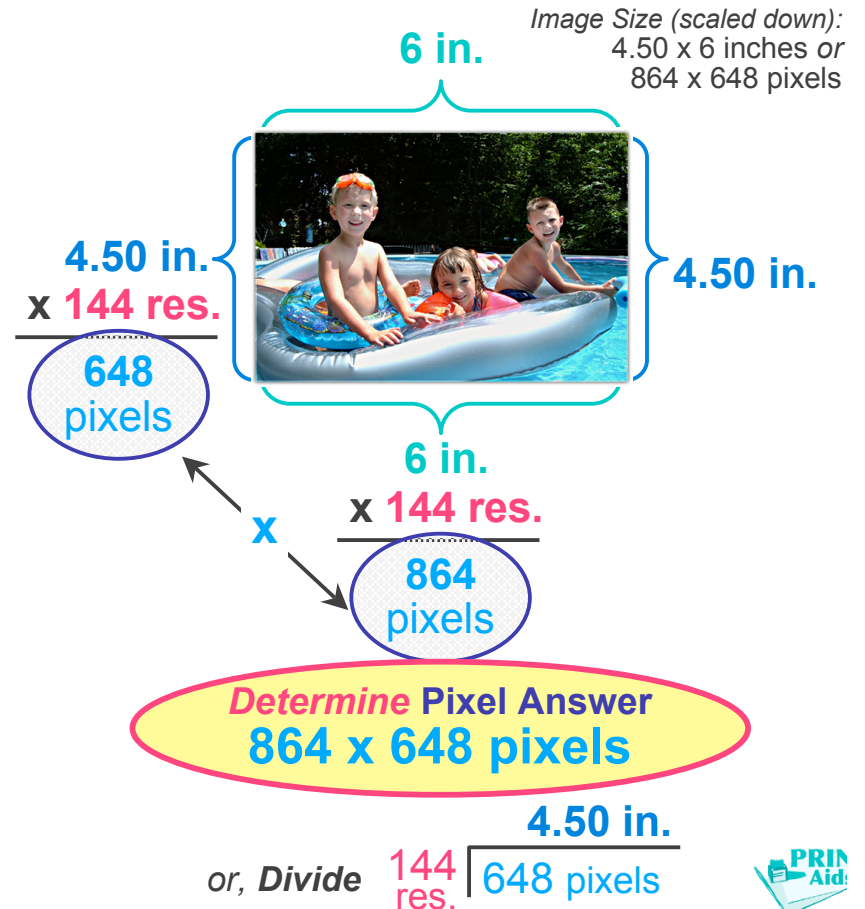

# Guesstimate Image Pixel size by –

1. To **determine** an image's **Pixel size**, first **determine** the final output – it may be both.

- a) **On-screen Output recommendations:**  
**PC platform 96 resolution** (minimum resolution)  
**MAC platform 72 resolution** (minimum resolution)

If considering a higher resolution for on-screen it is recommend **not to exceed\*** an image size of more than 100% (actual size for output) and of **144 resolution**, However a resolution of 144 may be used for print as well.

- b) **Digital Print Output recommendations:**  
 for PC/MAC platforms:  
**192 – 200 res.** for dainty text, charts, or images.  
**144 – 192 res.** for image/picture slides (minimum resolution).

2. **Document Size: Determine Image Size – Actual Image Size for Output (Scale 100%)**

3. **Multiply Determine Image Resolution by Determine Image Size**

For Example:

A 4.50 x 6 inches Digital Photo to be put into a Print Presentation.

The larger the file size increases chances for on-screen, print, or sharing errors